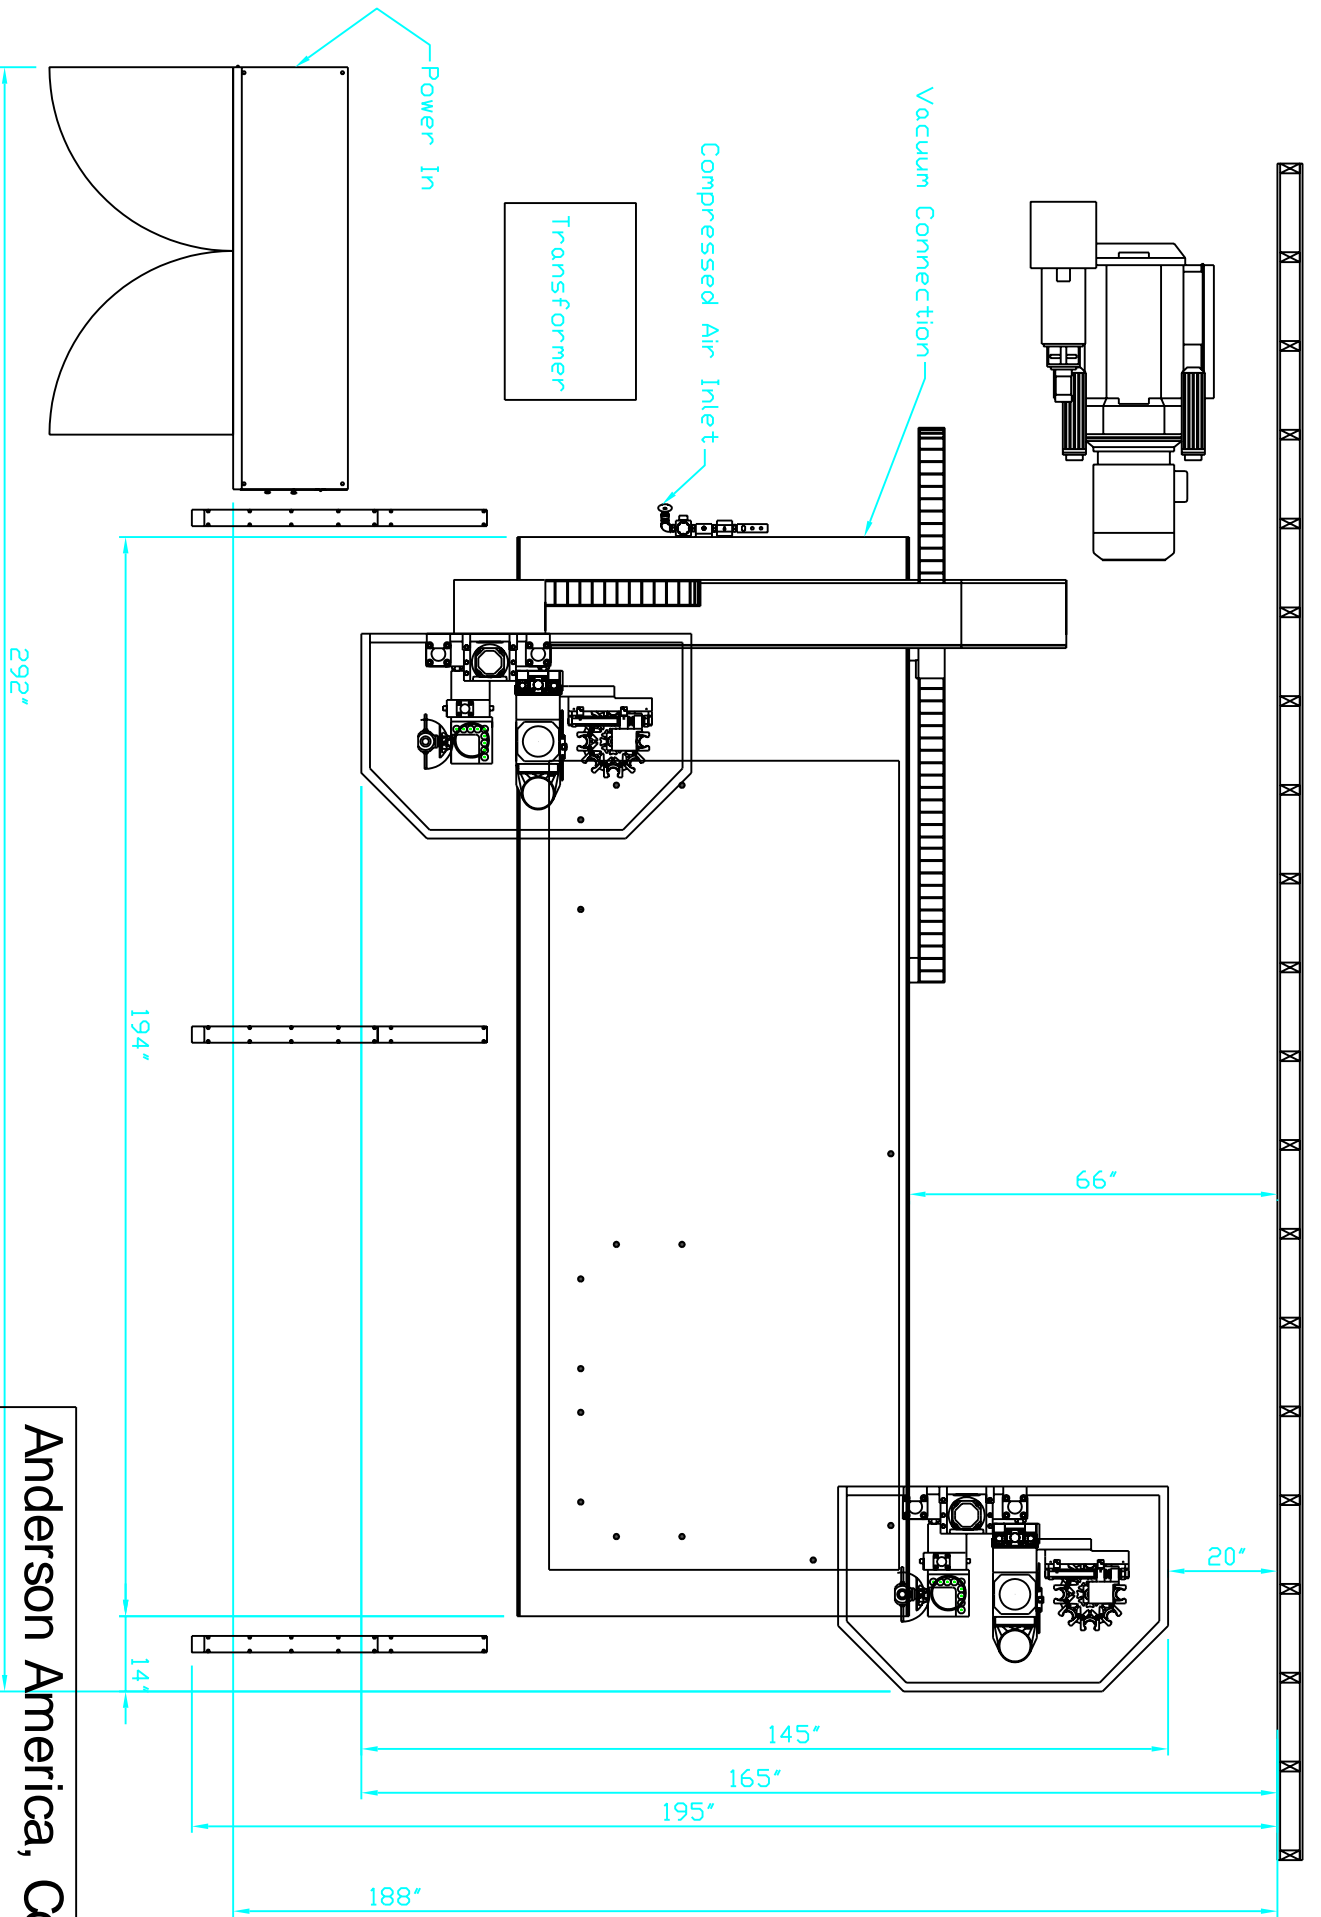

Installing the machine near a wall is recommended.

5' X 12' Stratos PRO
Floor Plan B

Anderson America, Corp
Scott Kauphusman
office: 715-532-5748
cell: 210-865-4690