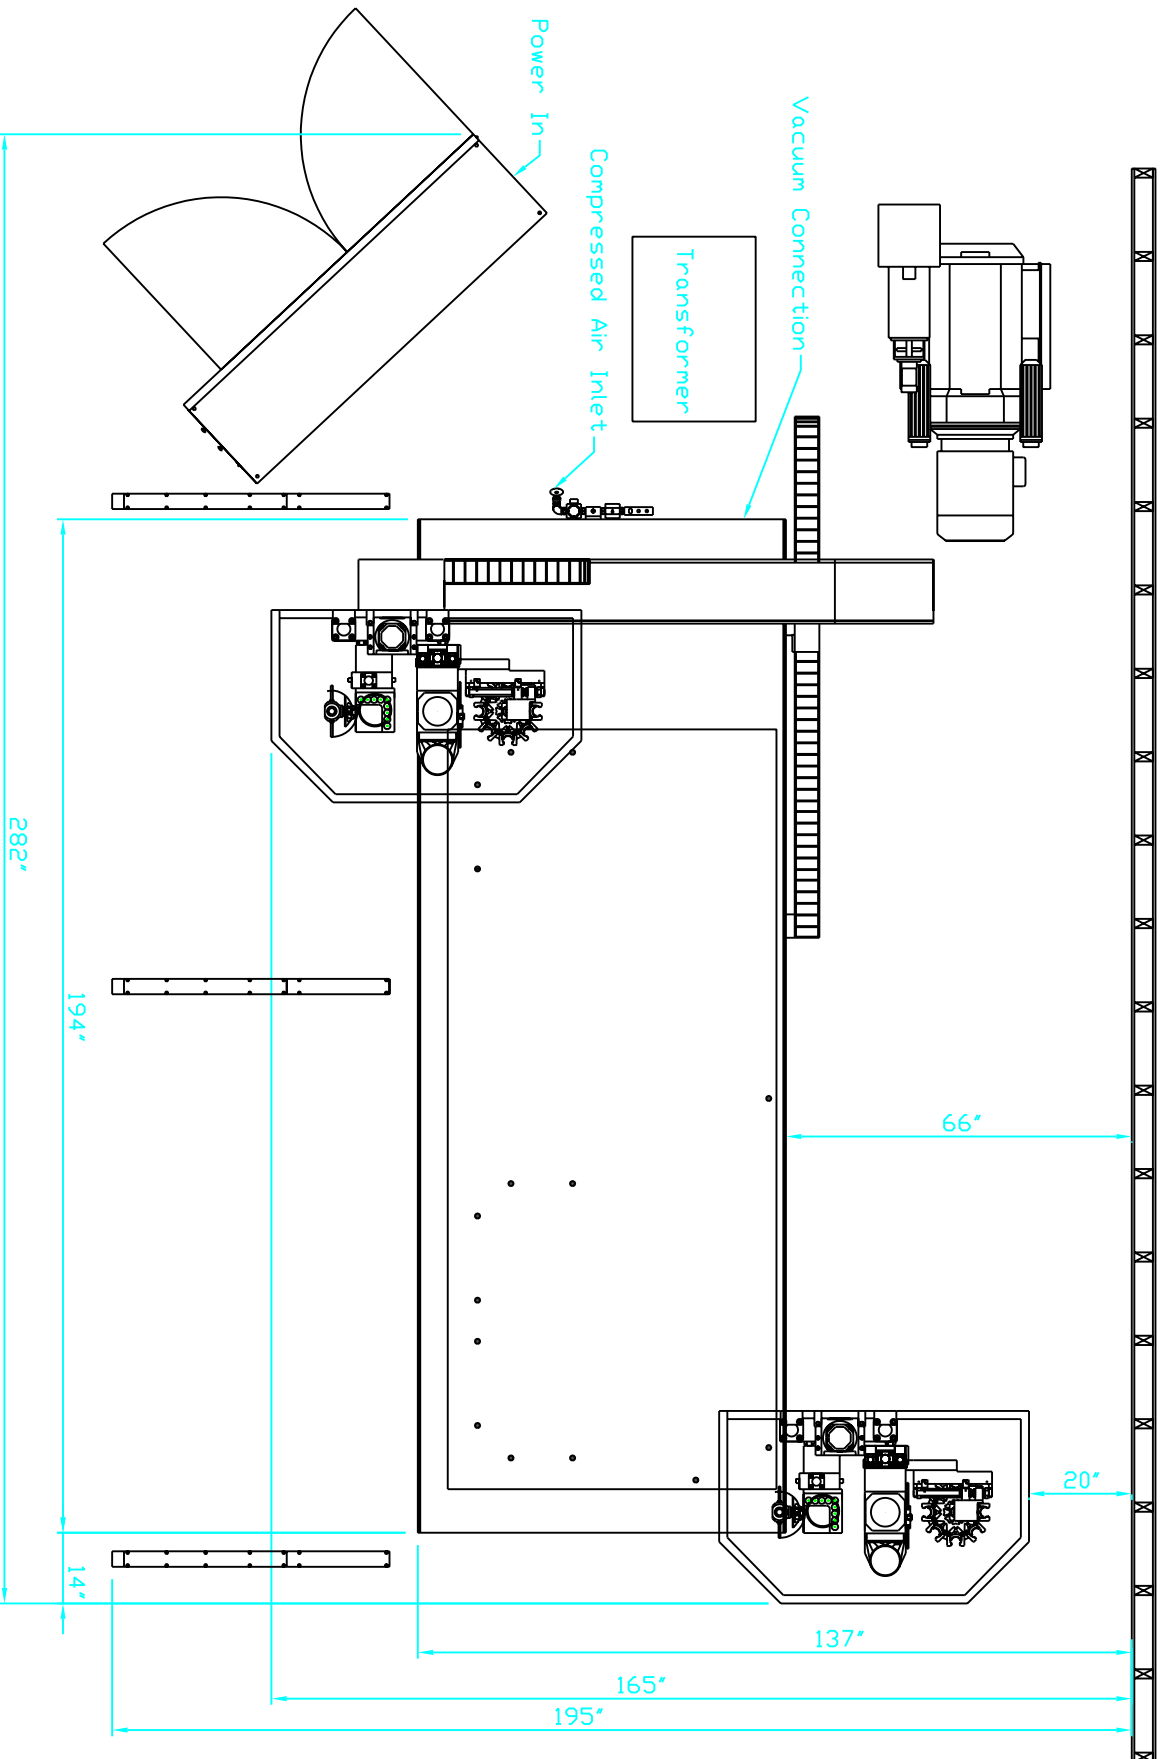

Installing the machine near a wall is recommended.

5' X 12' Stratos PRO  
Floor Plan A

Anderson America, Corp  
Scott Kauphusman  
office: 715-532-5748  
cell: 210-865-4690