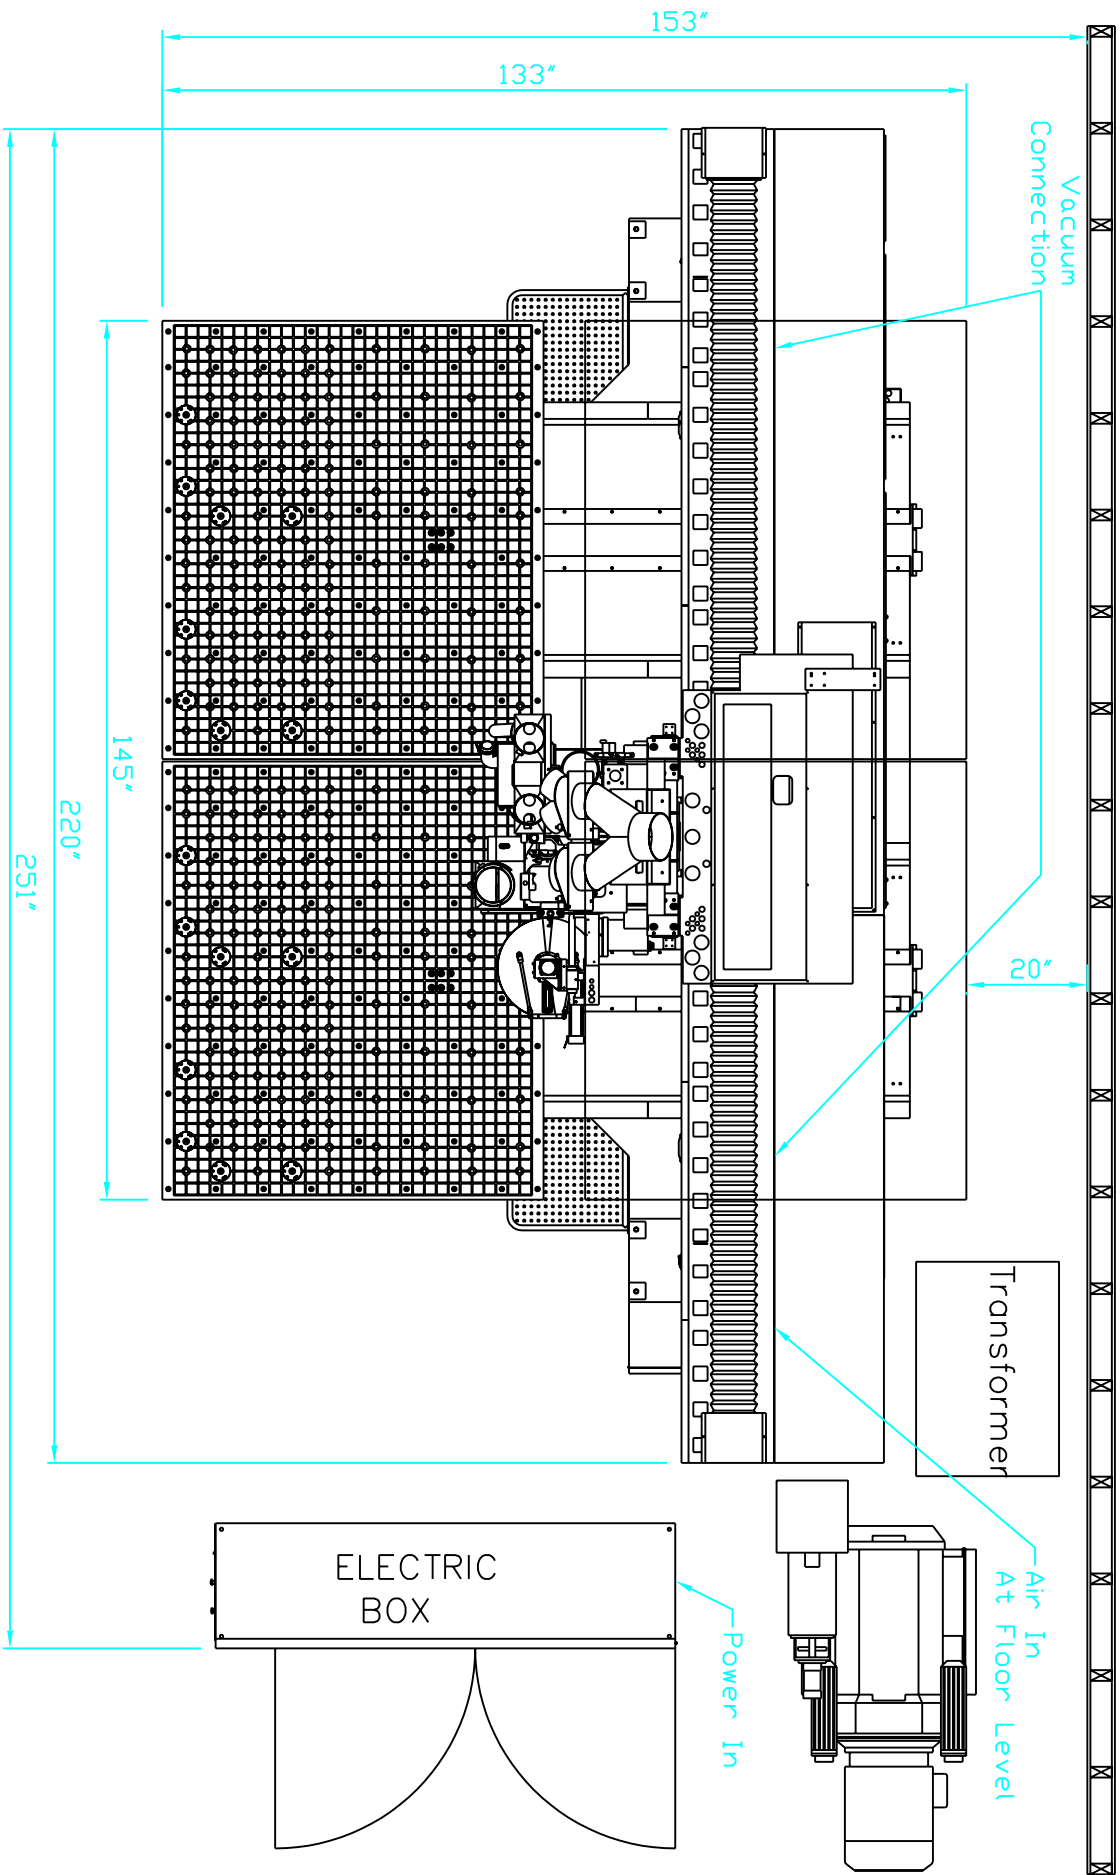

Installing the machine near a wall is recommended.

5' X 12' Exxact Plus  
Floor Plan

Anderson America, Corp  
Scott Kauphusman  
office: 715-532-5748  
cell: 210-865-4690